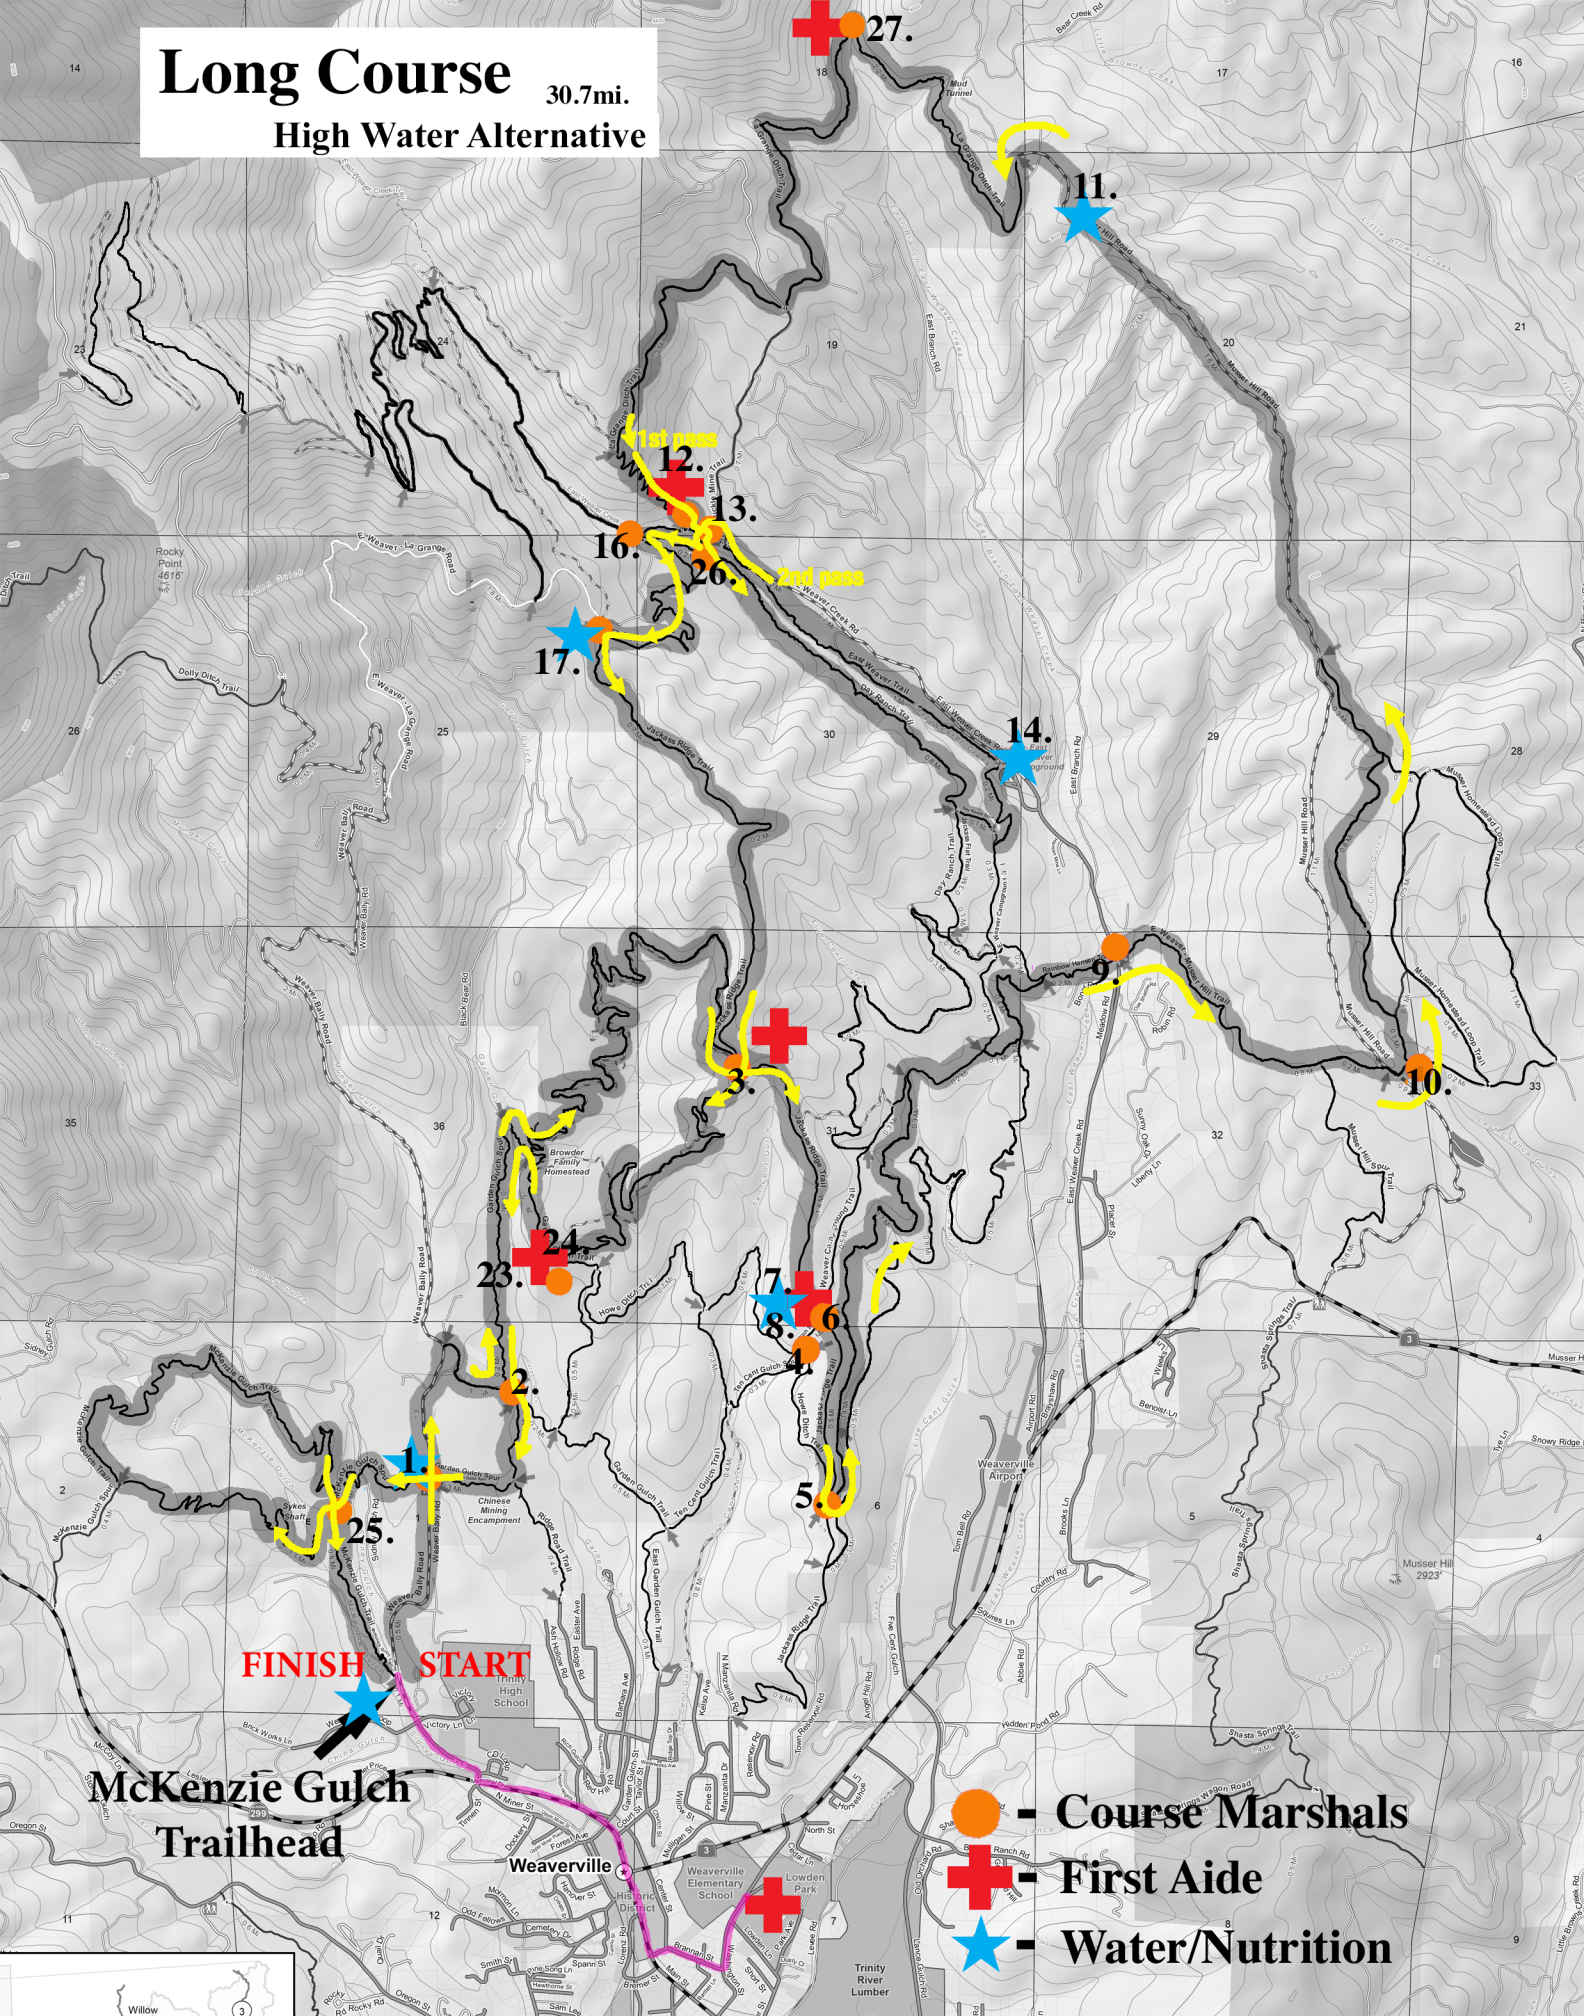

Long Course 30.7mi.

High Water Alternative

FINISH **START**

**McKenzie Gulch
Trailhead**

Weaverville

Weaverville Elementary School

-  - Course Marshals
-  - First Aid
-  - Water/Nutrition

Trinity River Lumber