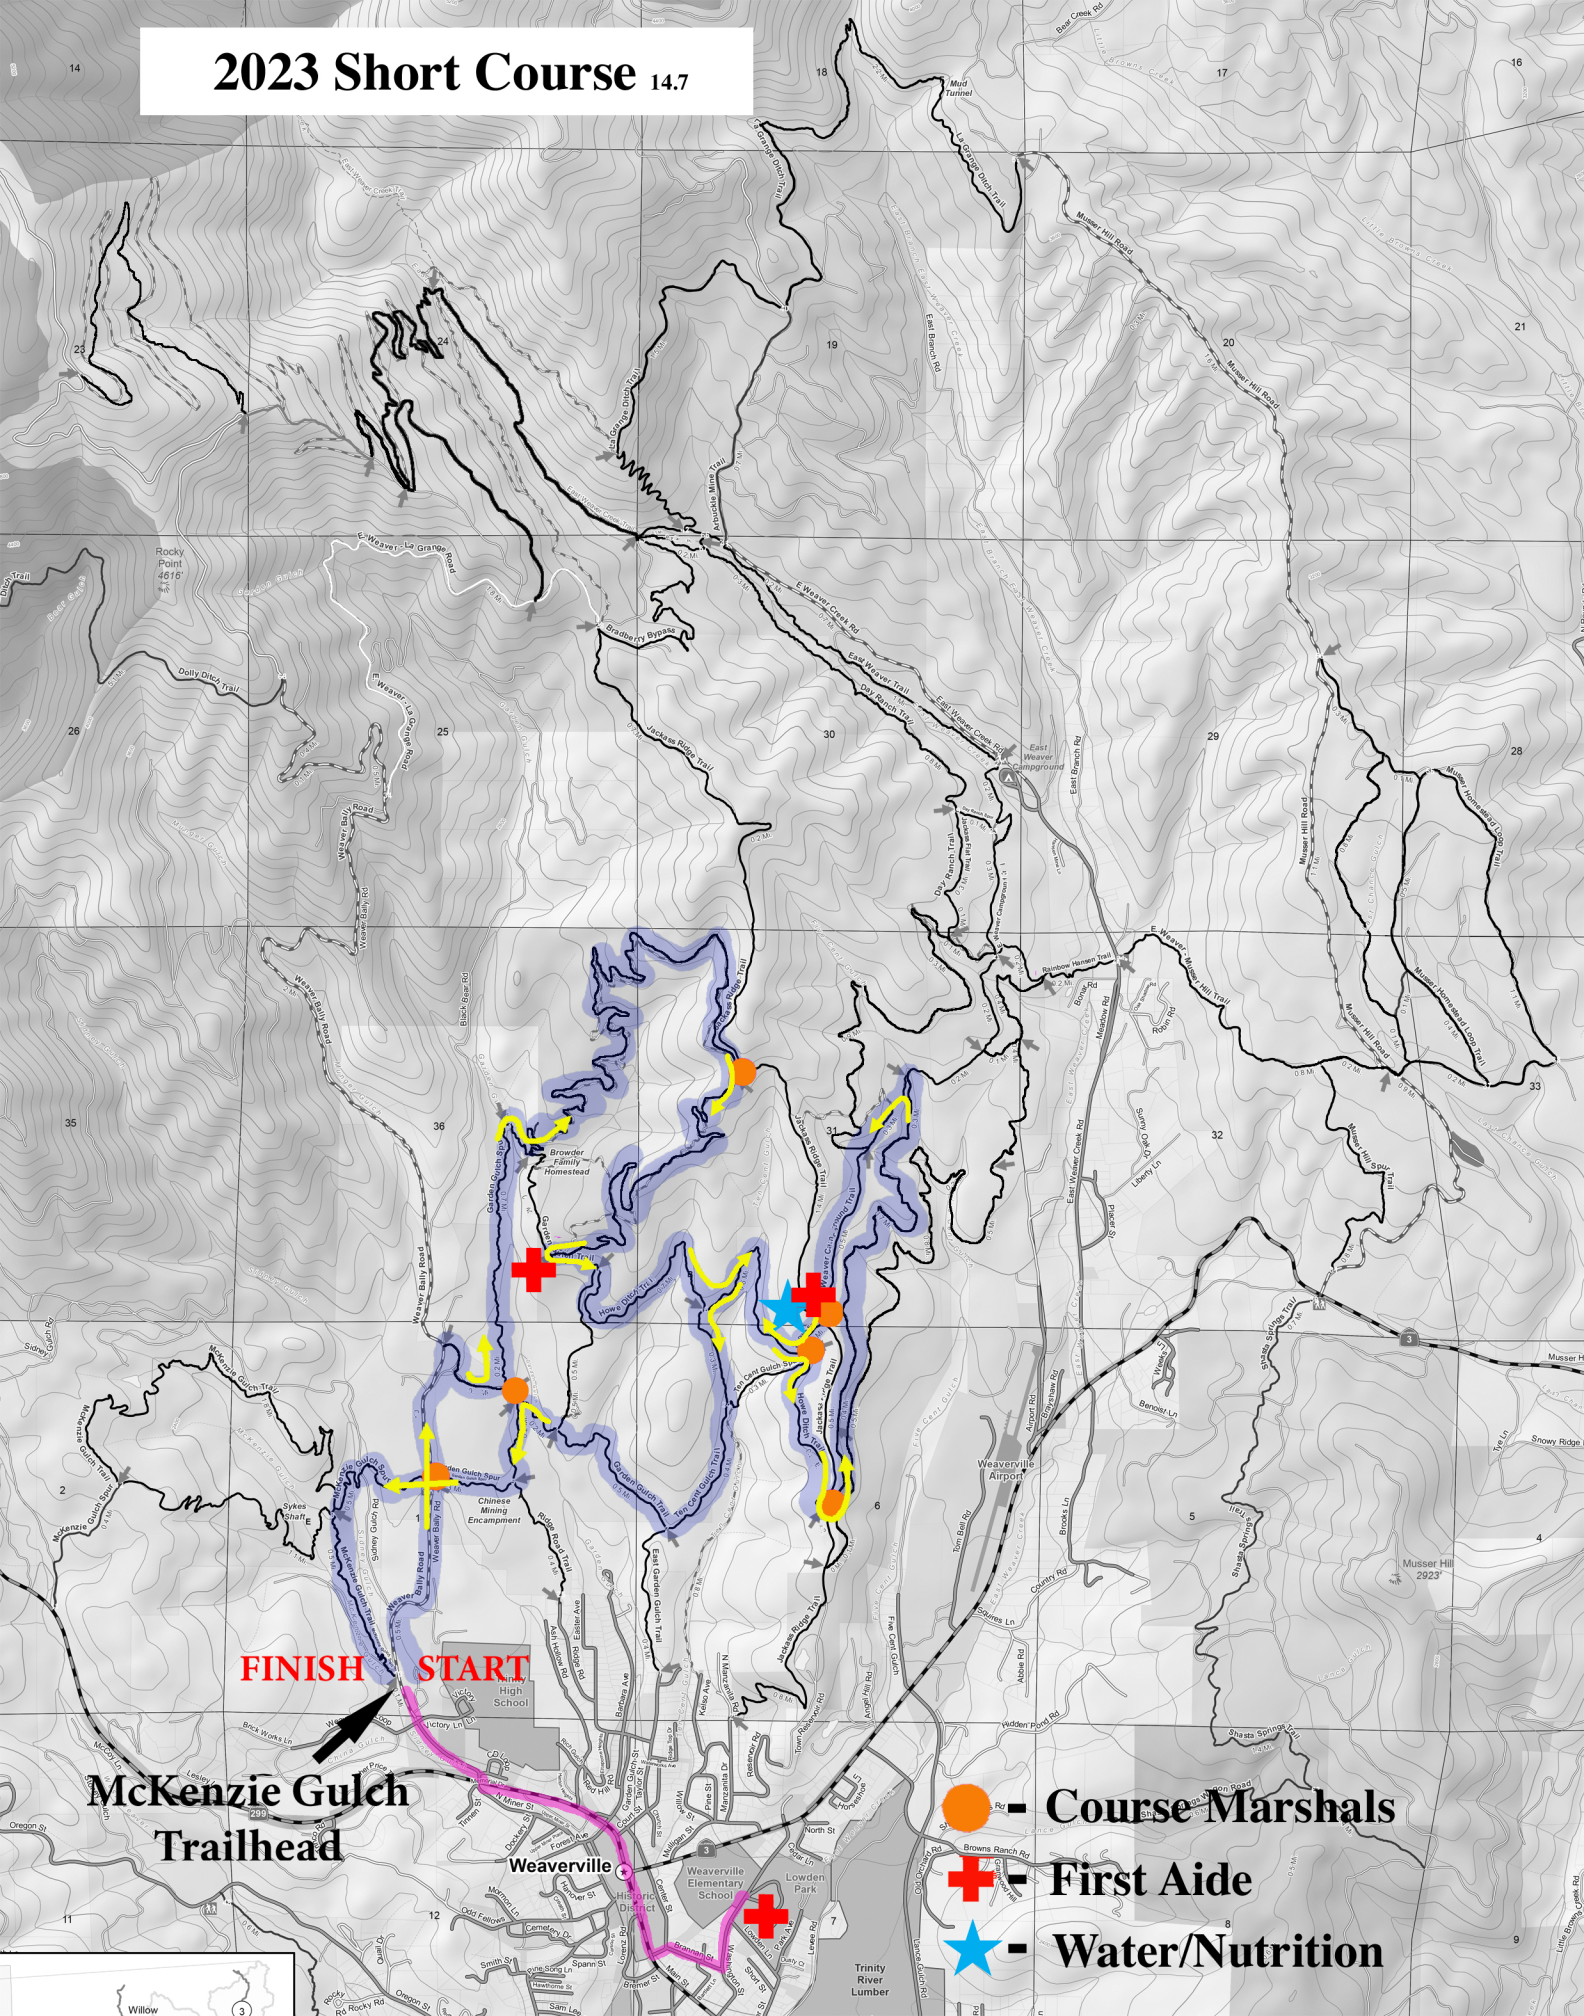

2023 Short Course 14.7

FINISH **START**

**McKenzie Gulch
Trailhead**

Weaverville

**Weaverville
Elementary School**

Course Marshals

First Aid

Water/Nutrition

**Trinity
River
Lumber**